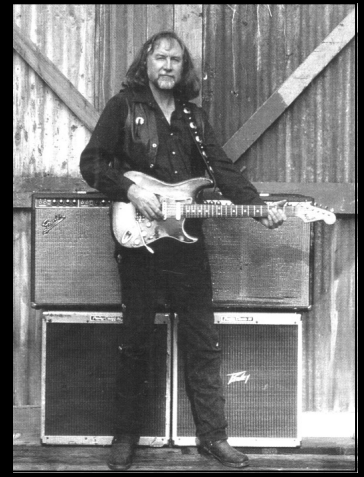

JIM HERMEL

ROCK BOOGIE BLUES COUNTRY ROCK

**Vocals, Lead/Slide Guitar
Wailing Blues Harmonica**

INTERNATIONAL APPEARANCES INCLUDE;
(USA) TEXAS, LOUISIANA, TENNESSEE, ARIZONA, (NBC TV)
(S/E Asia) LAOS, VIETNAM, THAILAND,
(Hard Rock Café BANGKOK)